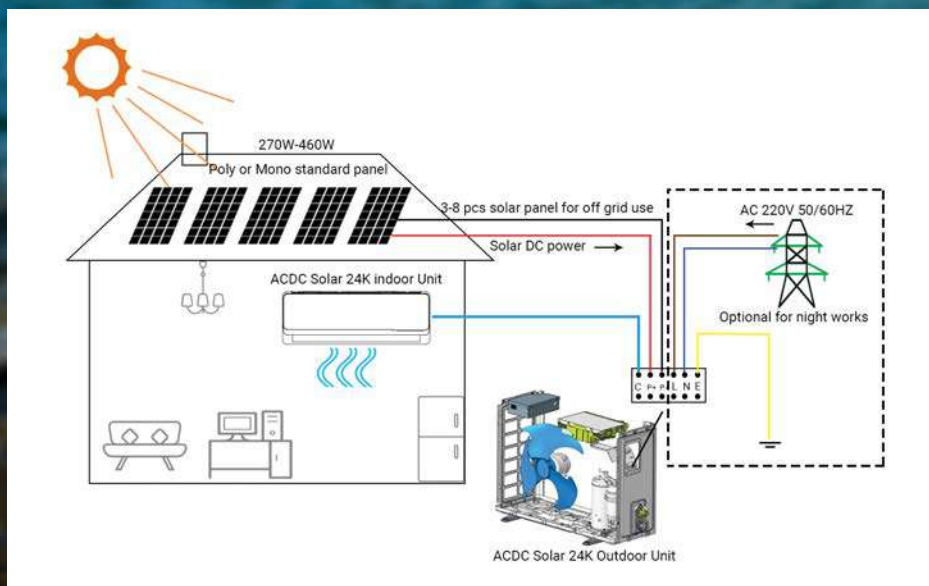

Deye

SOLAR AIRCON

ACDC
DYNAMICS
THINK ELECTRICAL

100% Eco
Up to 100% saving
in daytime

Savings
No inverter, battery
or charge controller
needed

Max Efficiency
DC Driven

Grid AC
Power Limiter
Limit AC power from
0-300W

Wide Operating
Temperature
Temperature range
between -10°C - +50°C

Auto AC/DC
Balance

Solar Hotline: **010 045 8002**

solar@acdc.co.za

NATIONAL SALES CENTRE: **010 202 3400** | TECHNICAL CENTRE: **010 202 3500**